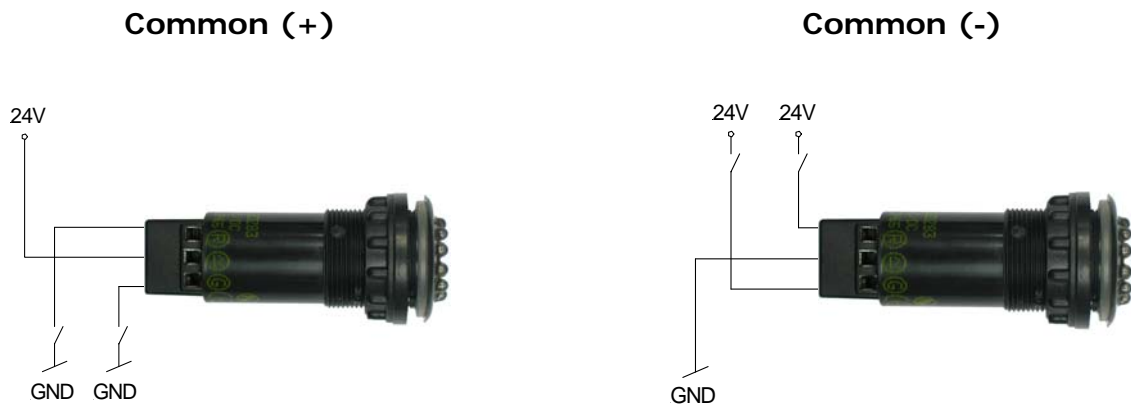

Specifications:

Part-Number	952RG3DZ83
Voltage	24V DC
Current	red=40mA / green=40 mA
Intensity (measured in a distance of 50cm)	red=34.6 lux / green=80.5 lux
Wavelength green	525nm
Wavelength red	634nm
Operating Temperature	-30°C - +60°C
Housing	Thermoplast ABS meets UL94V-0/1,6

Schematic Wiring