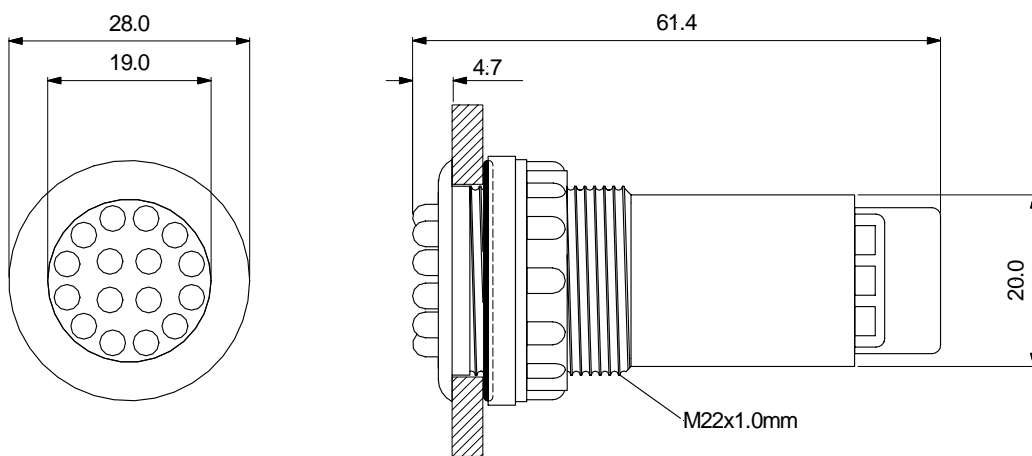

Information-lamp red/green

Part-Number: 952RG3DZ83

Power-full Criss-Cross LED-Indicator for Informationpanels for SKI-Alpine Tourists.
Gives you the actual condition of the ski-piste with a strong green (circle) and a strong red (cross) also distinctively for colour-blinds.

red/green off

green on

red on

red/green on

Specifications:

Part-Number	952RG3DZ83
Voltage	24V DC
Current	red=40mA / green=40 mA
Intensity (measured in a distance of 50cm)	red=34.6 lux / green=80.5 lux
Wavelength green	525nm
Wavelength red	634nm
Operating Temperature	-30°C - +60°C
Housing	Thermoplast ABS meets UL94V-0/1,6

Schematic Wiring

Dimensions

1. All specifications according to information from our manufacturers, without additional guarantee on our part
2. All dimensions are in millimetres
3. Tolerance is $\pm 0.25\text{mm}$ unless otherwise specified
4. Specifications are subject to change without notice